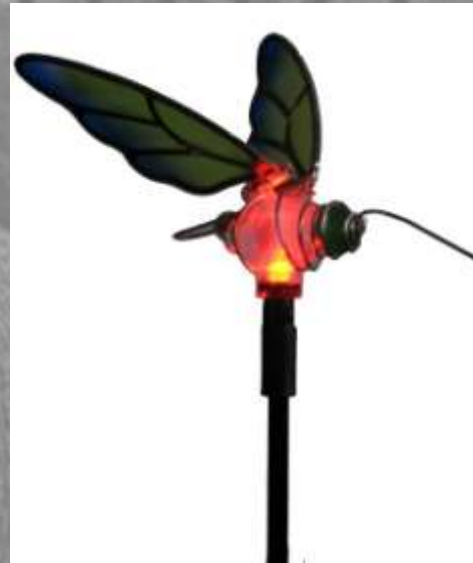

Solar Dragonfly Stake Light

- Durable Weather Resistant Metal & Glass Construction
- One 7 Color Changing LED
- One Eco-Friendly Rechargeable Ni-MH 600mAh Battery Included
- Charged by the Sun
- Giving Special Feeling at Daytime and Shining at Night
- Black Powder Coated Finish
- Dimensions: 5.5"W x 30.5"H

Design # 08007-48IH