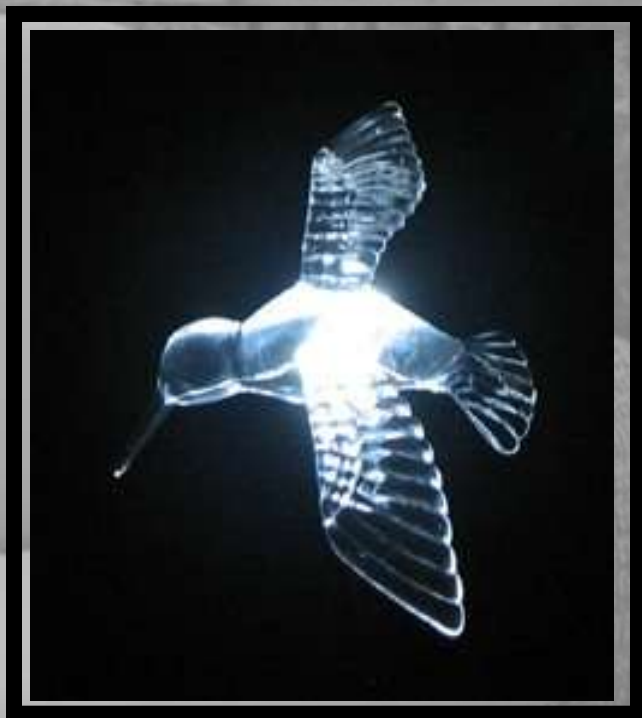

Hummingbird Stake Lights

- Durable Weather Resistant Polymeric and Metal Construction
- One 7 Color Changing Super Bright Extended Life LED)
- One Eco-Friendly Rechargeable Ni-MH 600mAh Battery Included
- Charged by the Sun
- Auto/Off Switch with Photocell
- Dimensions: 30"H

Model # 49044-900AS