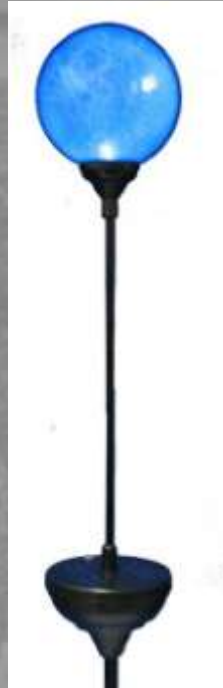

Crackle Ball Stake Light

E

E

- Durable Weather Resistant Polymeric and Metal Construction
- One 7 Color Changing Super Bright Extended Life LED
- Colors in Light Green, Dark Green, Light Guava Pink, Light Mango Yellow, Orange Red and Light Blue
- One Eco-Friendly Rechargeable Ni-MH 600mAh Battery Included
- Charged by the Sun
- Auto/Off Switch with Photocell
- Dimensions: 3.5"W x 30.5"H