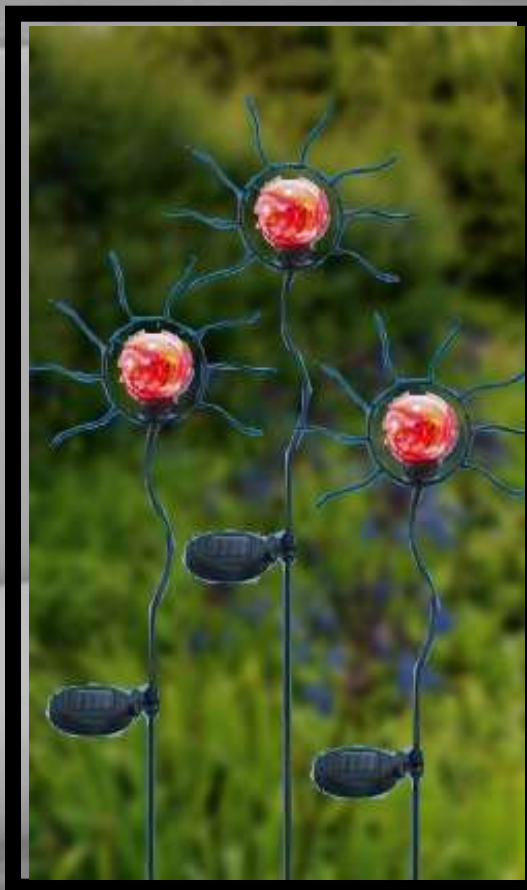

Solar Garden Stake Light

Design # 080404-03AIH

- **Durable Weather Resistant Metal & Glass Construction**
- **One Super Bright Red LED**
- **One Eco-Friendly Rechargeable Ni-MH 600mAh Battery Included**
- **Charged by the Sun**
- **Giving Special Feeling at Daytime and Shining at Night**
- **Dimensions: 10.04”L x 3.15W x 40”H**