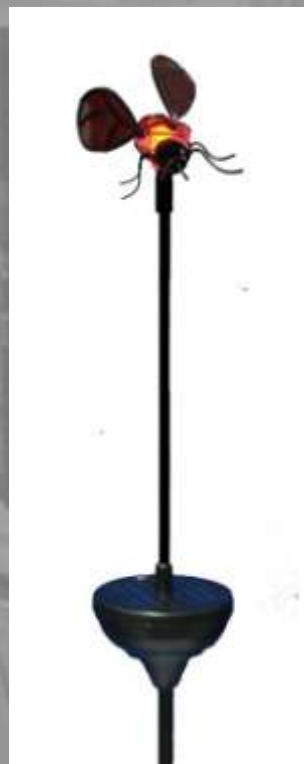

Solar Busy Bee Stake Light

- Durable Weather Resistant Metal & Glass Construction
- One 7 Color Changing LED
- One Eco-Friendly Rechargeable Ni-MH 600mAh Battery Included
- Charged by the Sun
- Giving Special Feeling at Daytime and Shining at Night
- Black Powder Coated Finish
- Dimensions: 4.5"W x 29.5"H

Design # 08007-47IH