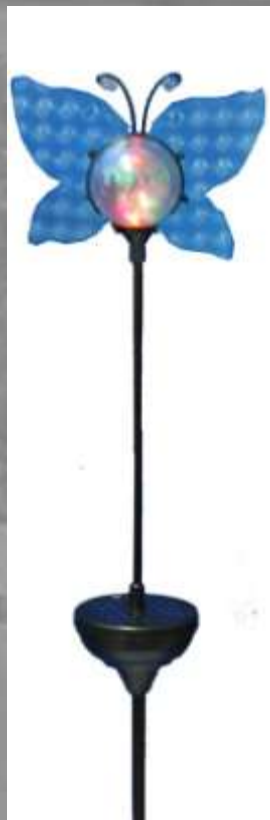

Solar Butterfly Stake Light

- Durable Weather Resistant Metal & Glass Construction
- One 7 Color Changing LED
- One Eco-Friendly Rechargeable Ni-MH 600mAh Battery Included
- Charged by the Sun
- Giving Special Feeling at Daytime and Shining at Night
- Black Powder Coated Finish
- Dimensions: 8.75"W x 34"H

Design # 08007-21SB