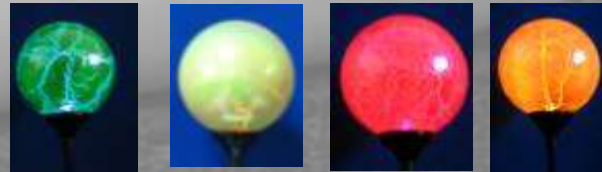

# Crackle Ball Stake Light

E

E

- Durable Weather Resistant Polymeric and Metal Construction
- One 7 Color Changing Super Bright Extended Life LED
- Colors in Light Green, Dark Green, Light Guava Pink, Light Mango Yellow, Orange Red and Light Blue
- One Eco-Friendly Rechargeable Ni-MH 600mAh Battery Included
- Charged by the Sun
- Auto/Off Switch with Photocell
- Dimensions: 3.5"W x 30.5"H