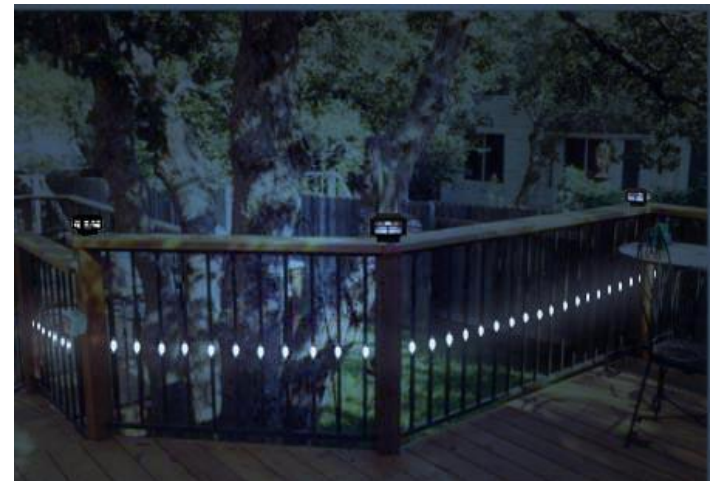

# Lighted Baluster Assembly

- 26" H x  $\frac{3}{4}$ " Diameter x 1.55mm Wall thickness
- Also Available in 32" Height
- Aluminum Material with Powder Coated Finish
- 2 pieces per box
- Available in Black and White