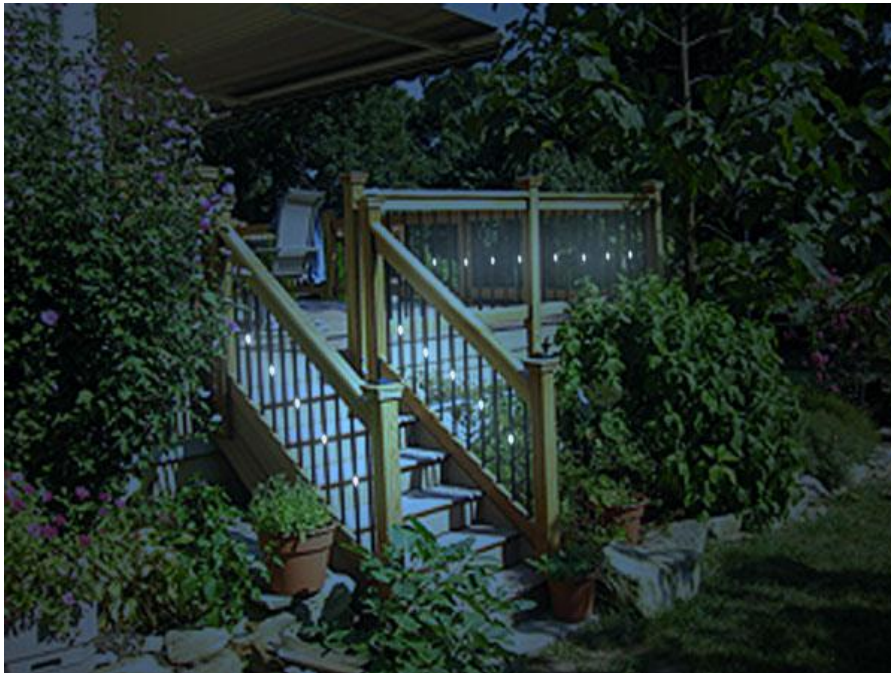

# Lighted Balusters

# Lighted Baluster Assembly

- 26" H x  $\frac{3}{4}$ " Diameter x 1.55mm Wall thickness
- Also Available in 32" Height
- Aluminum Material with Powder Coated Finish
- 2 pieces per box
- Available in Black and White