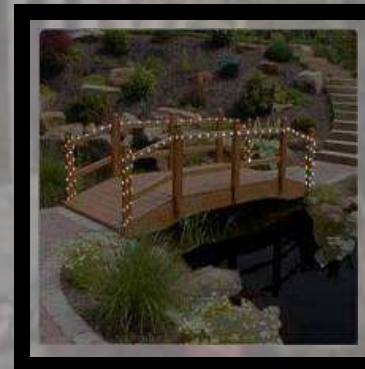

# Solar String Lights

Solar panel

- Ideal for use on deck railings, balconies, and patio umbrellas
- Outdoor Use
- Detached Solar Panel Included

# ***Solar Basic String Lights with 20 LED's***

**Design # 052009-01IH**

- **20 Piece String Light**
- **20 White LED's**
- **1 Eco-Friendly Rechargeable Ni-MH 600mAh Battery Included**
- **Built-in Switch for Solid/Flashing Option**
- **Auto/Off Switch with Photocell**
- **Total Length: 250"**

# ***Solar Basic String Lights with 40 LED's***

**Design # 052009-02IH**

- **40 Piece String Light**
- **40 White LED's**
- **2 Eco-Friendly Rechargeable Ni-MH 600mAh Battery Included**
- **Built-in Switch for Solid/Flashing Option**
- **Auto/Off Switch with Photocell**
- **Total Length: 410"**

# ***Solar String Lights - Butterfly Ornament with 20 LED's***

**Design # 060109-02IH**

- **20 Piece String Light**
- **20 White LED's**
- **1 Eco-Friendly Rechargeable Ni-MH 600mAh Battery Included**
- **Built-in Switch for Solid/Flashing Option**
- **Auto/Off Switch with Photocell**
- **Total Length: 250"**